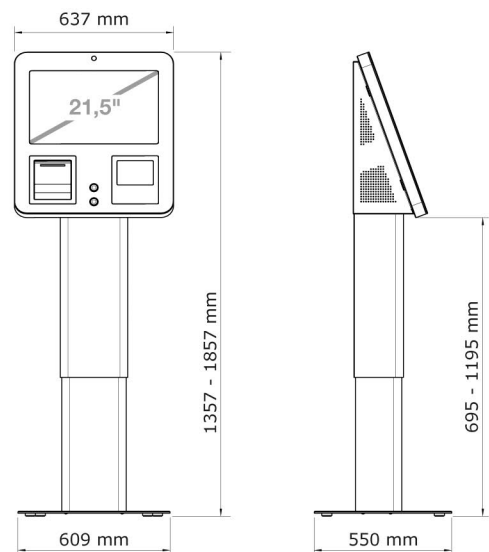

SACHMET Measurements

Subject to technical changes / Indoor use only